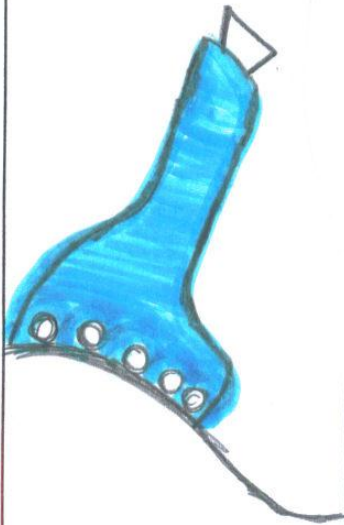

THE

SPARKY

BLUE

BOTTLE

Kleoh and her friend were at the beach while Kleoh noticed that there was a sparkly blue bottle half way buried in the sand. Kleoh, interested, walk over to pick it up.

Kleoh decided that she would tell her friend she had to go home and she would open the bottle in her room.

when Kleoh got home she tried to open the bottle but it wouldn't budge.

A puff of blue smoke filled the room and when the smoke cleared a girl about a couple years older than Keon was standing in the middle of the room.