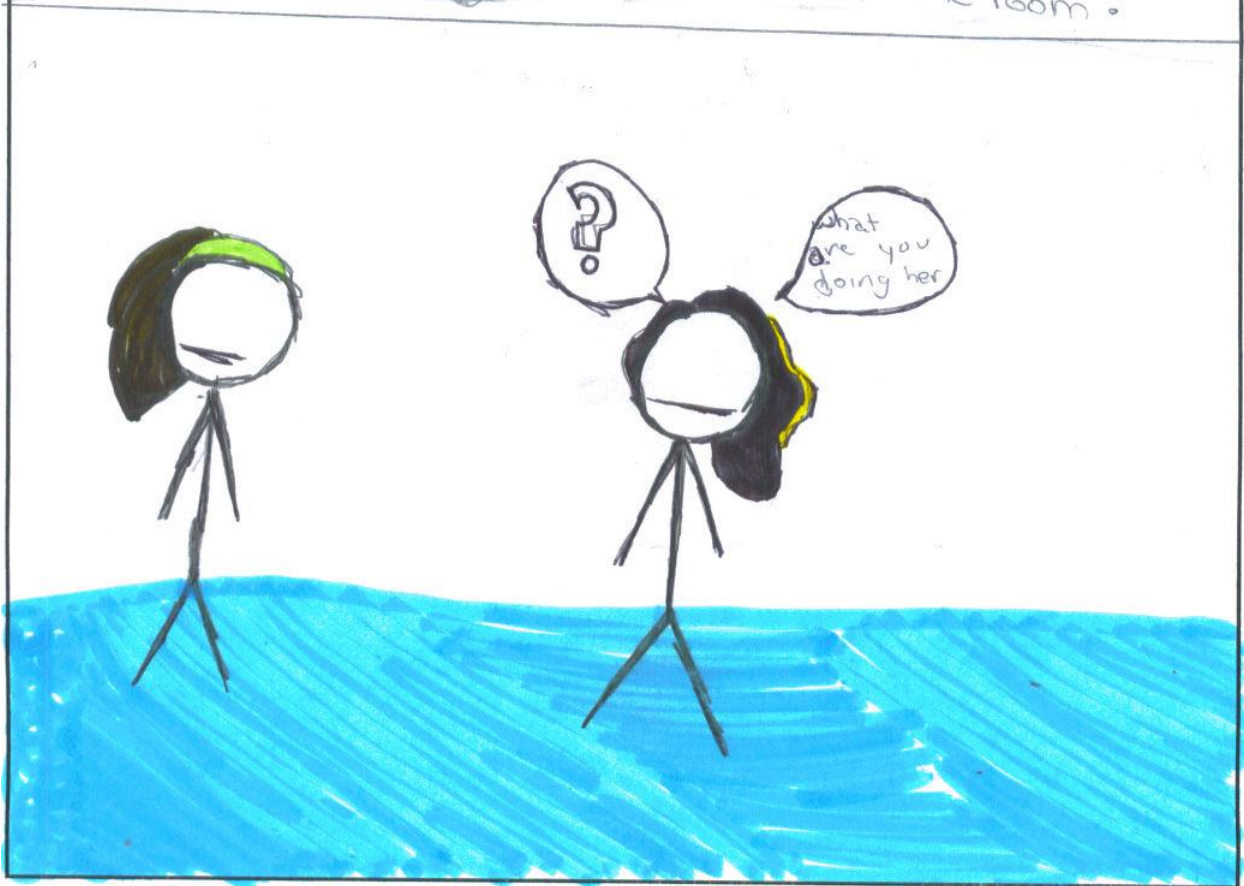

THE

SPARKY

BLUE

BOTTLE

Kleoh and her friend were at the beach while Kleoh noticed that there was a sparkly blue bottle half way buried in the sand. Kleoh, interested, walk over to pick it up.

Kleoh decided that she would tell her friend she had to go home and she would open the bottle in her room.

when Kleoh got home she tried to open the bottle but it wouldn't budge.

A puff of blue smoke filled the room and when the smoke cleared a girl about a couple years older than Keon was standing in the middle of the room.

Then all of a sudden!