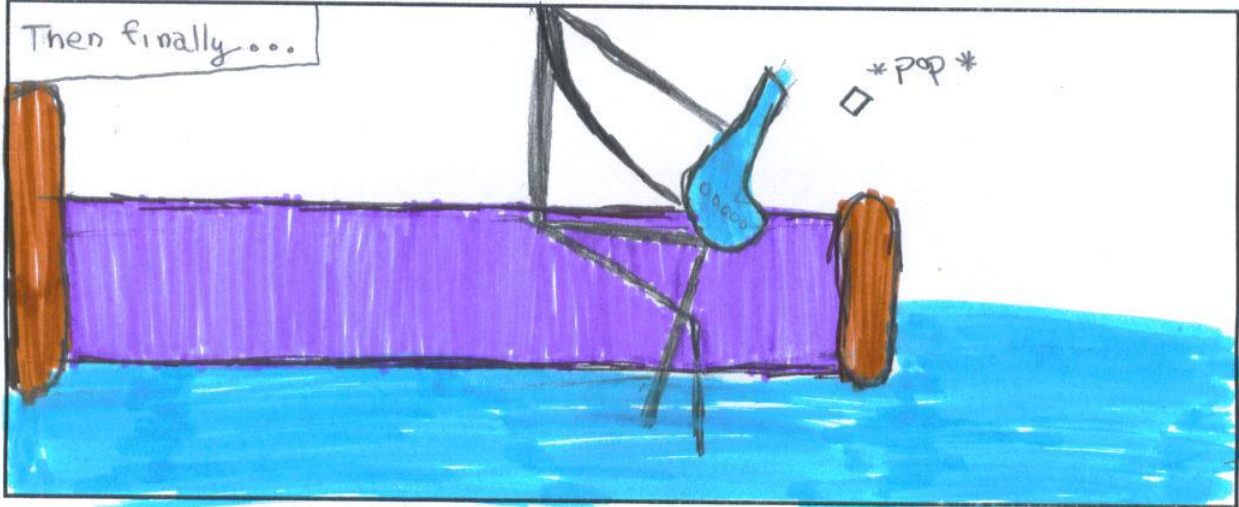

THE

SPARKY

BLUE

BOTTLE

Kleoh and her friend were at the beach while Kleoh noticed that there was a sparkly blue bottle half way buried in the sand. Kleoh, interested, walk over to pick it up.

Kleoh decided that she would tell her friend she had to go home and she would open the bottle in her room.

when Kleoh got home she tried to open the bottle but it wouldn't budge.

A puff of blue smoke filled the room and when the smoke cleared a girl about a couple years older than Keon was standing in the middle of the room.