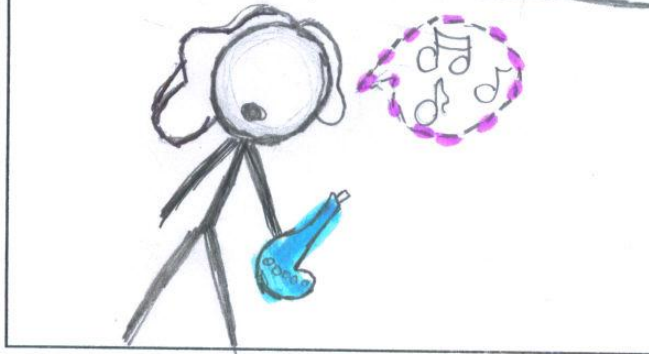

THE

SPARKY

BLUE

BOTTLE

Kleoh and her friend were at the beach while Kleoh noticed that there was a sparkly blue bottle half way buried in the sand. Kleoh, interested, walk over to pick it up.

Kleoh decided that she would tell her friend she had to go home and she would open the bottle in her room.

when Kleoh got home she tried to open the bottle but it wouldn't budge.

A puff of blue smoke filled the room and when the smoke cleared a girl about a couple years older than Keon was standing in the middle of the room.