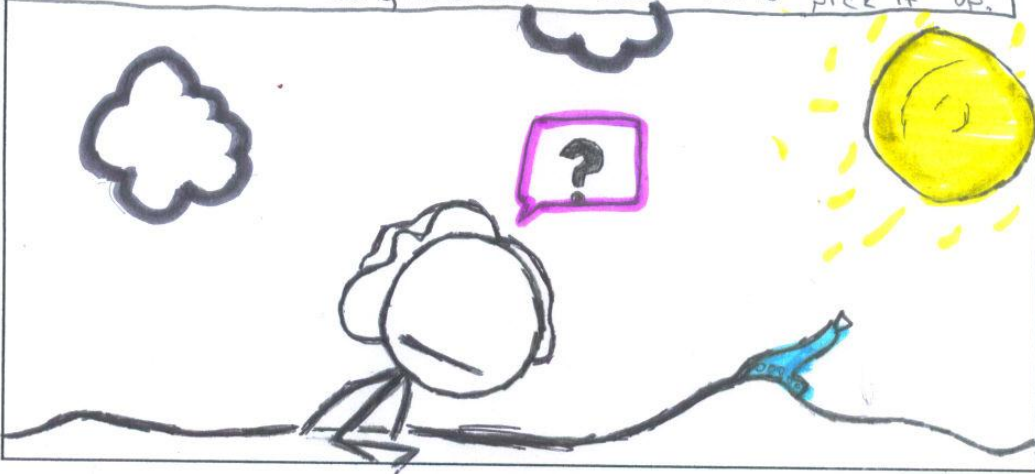

THE

SPARKY

BLUE

BOTTLE

Kleoh and her friend were at the beach while Kleoh noticed that there was a sparkly blue bottle half way buried in the sand. Kleoh, interested, walk over to pick it up.

Kleoh decided that she would tell her friend she had to go home and she would open the bottle in her room.

when Kleoh got home she tried to open the bottle but it wouldn't budge.

A puff of blue smoke filled the room and when the smoke cleared a girl about a couple years older than Keon was standing in the middle of the room.